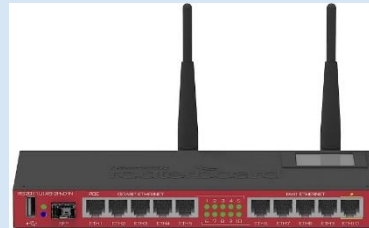

RB2011UiAS-2HnD-IN

Atheros 74K MIPS CPU,
128MB RAM, 1xSFP port,
5xLAN, 5xGbit LAN, built-in
2.4Ghz 802.11b/g/n 2x2 two
chain wireless, RouterOS L5,
desktop metal case, PSU,
LCD panel